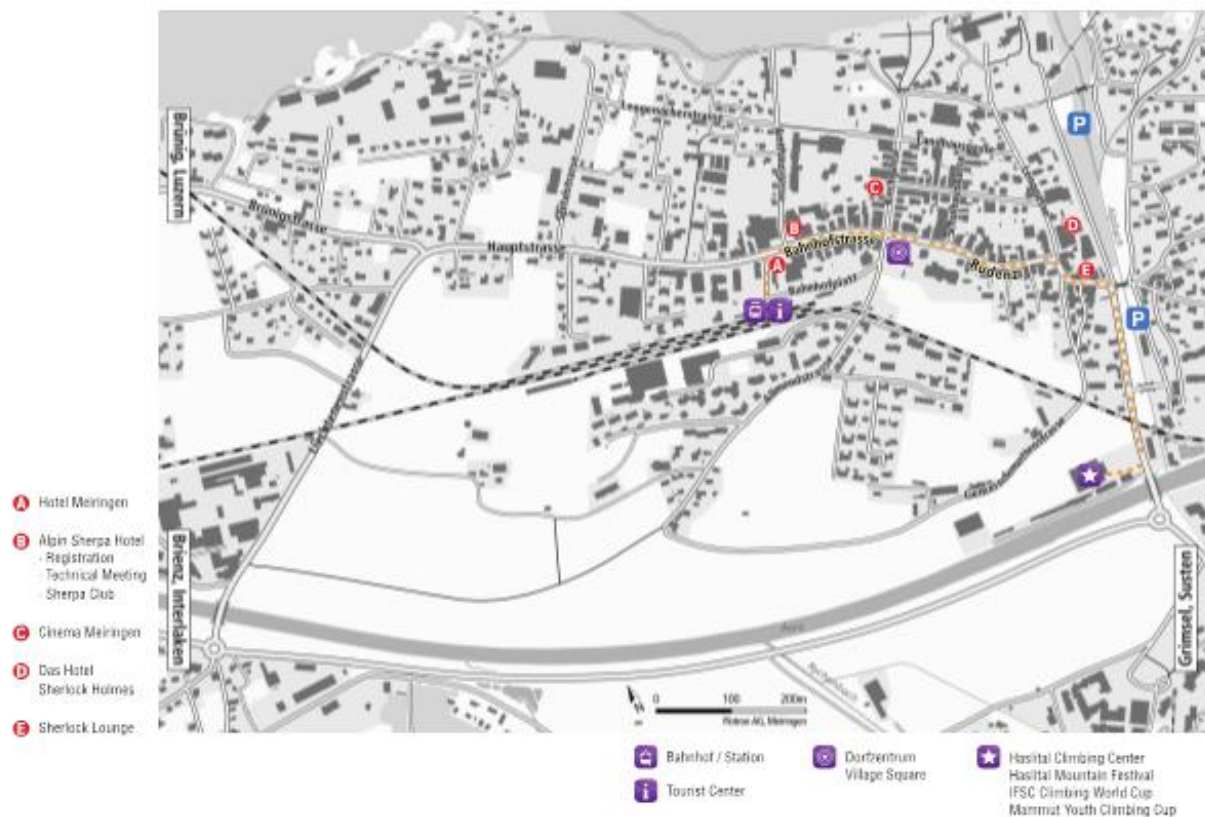

See the [link](#) for more hotel options.

Event Organiser's Partners

IFSC Partners

HOW TO GET THERE

IFSC CLIMBING WORLD CUP

COMPETITION VENUE

The competition will be held indoors at the Haslital Climbing Center in Meiringen, Bernese Oberland, Switzerland.

The venue is located next to the Meiringen climbing and bouldering gym, on the east end of the village, within an easy 10-minute walking distance from the village center and the railway station.

Holding area and warm up will be at a different location for the qualification. A shuttlebus service in between will be provided.